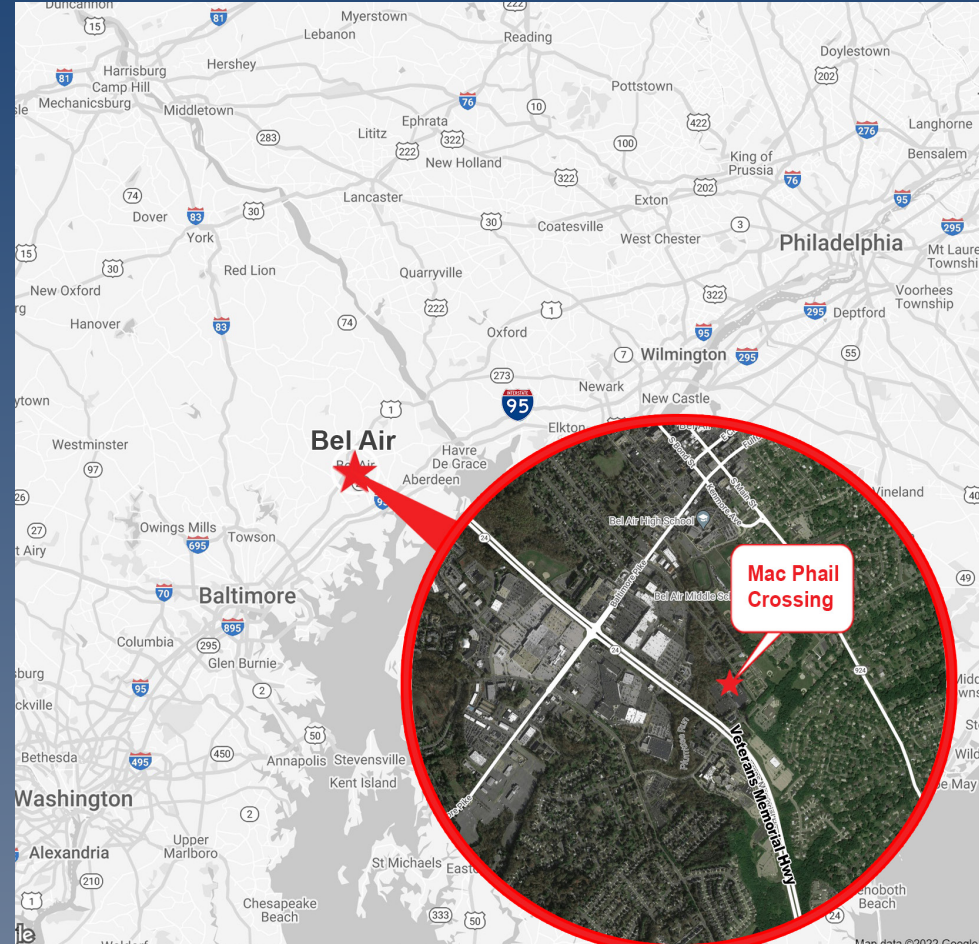

NOW ON THE MARKET!

Mac Phail Crossing

540 W MacPhail Rd, Bel Air, MD 21014

45,207 SF Available for Lease

Mac Phail Crossing

540 W MacPhail Rd, Bel Air, MD 21014

Highlights

- Join: **weis Patient First**
- Area Retailers:    

- Rare Anchor Opportunity in unmatched retail market at the high-profile intersection: Veterans Memorial Highway (Route 24) and W. Mac Phail Road!
- Traffic Count: Veterans Memorial Highway (Route 24): 40,131 VPD
- 17' clear to roof deck
- Sign on Monument Available