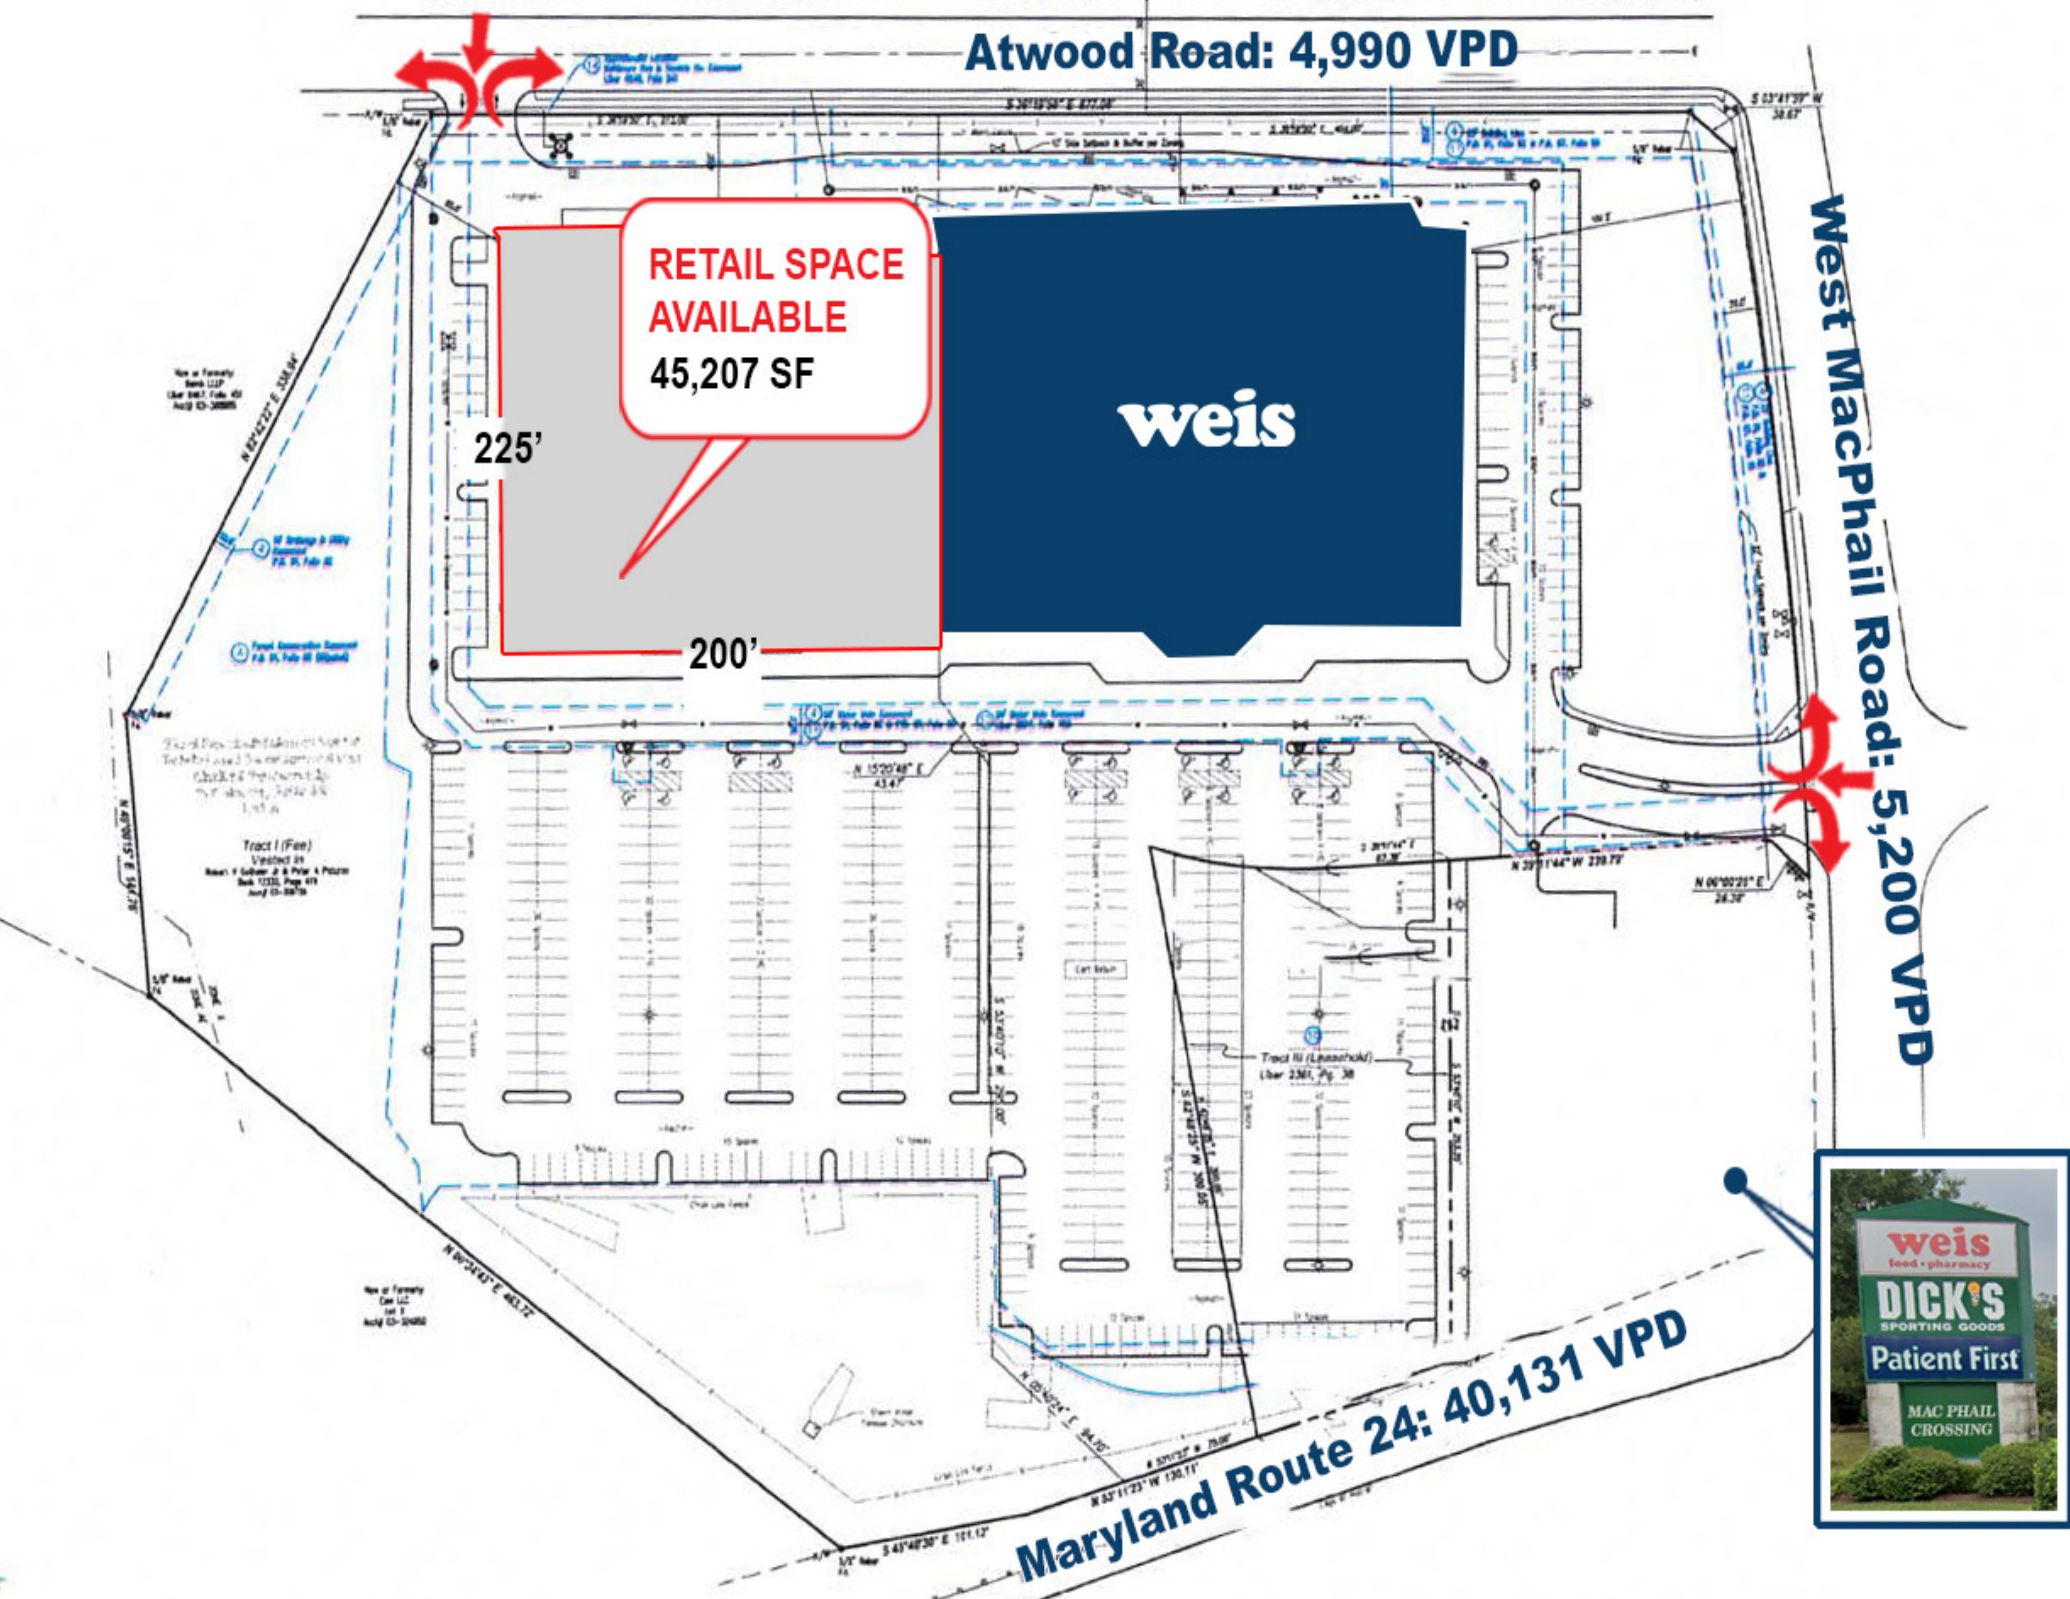

Atwood Road: 4,990 VPD

West MacPhail Road: 5,200 VPD

Maryland Route 24: 40,131 VPD

RETAIL SPACE AVAILABLE
45,207 SF

weis

225'

200'