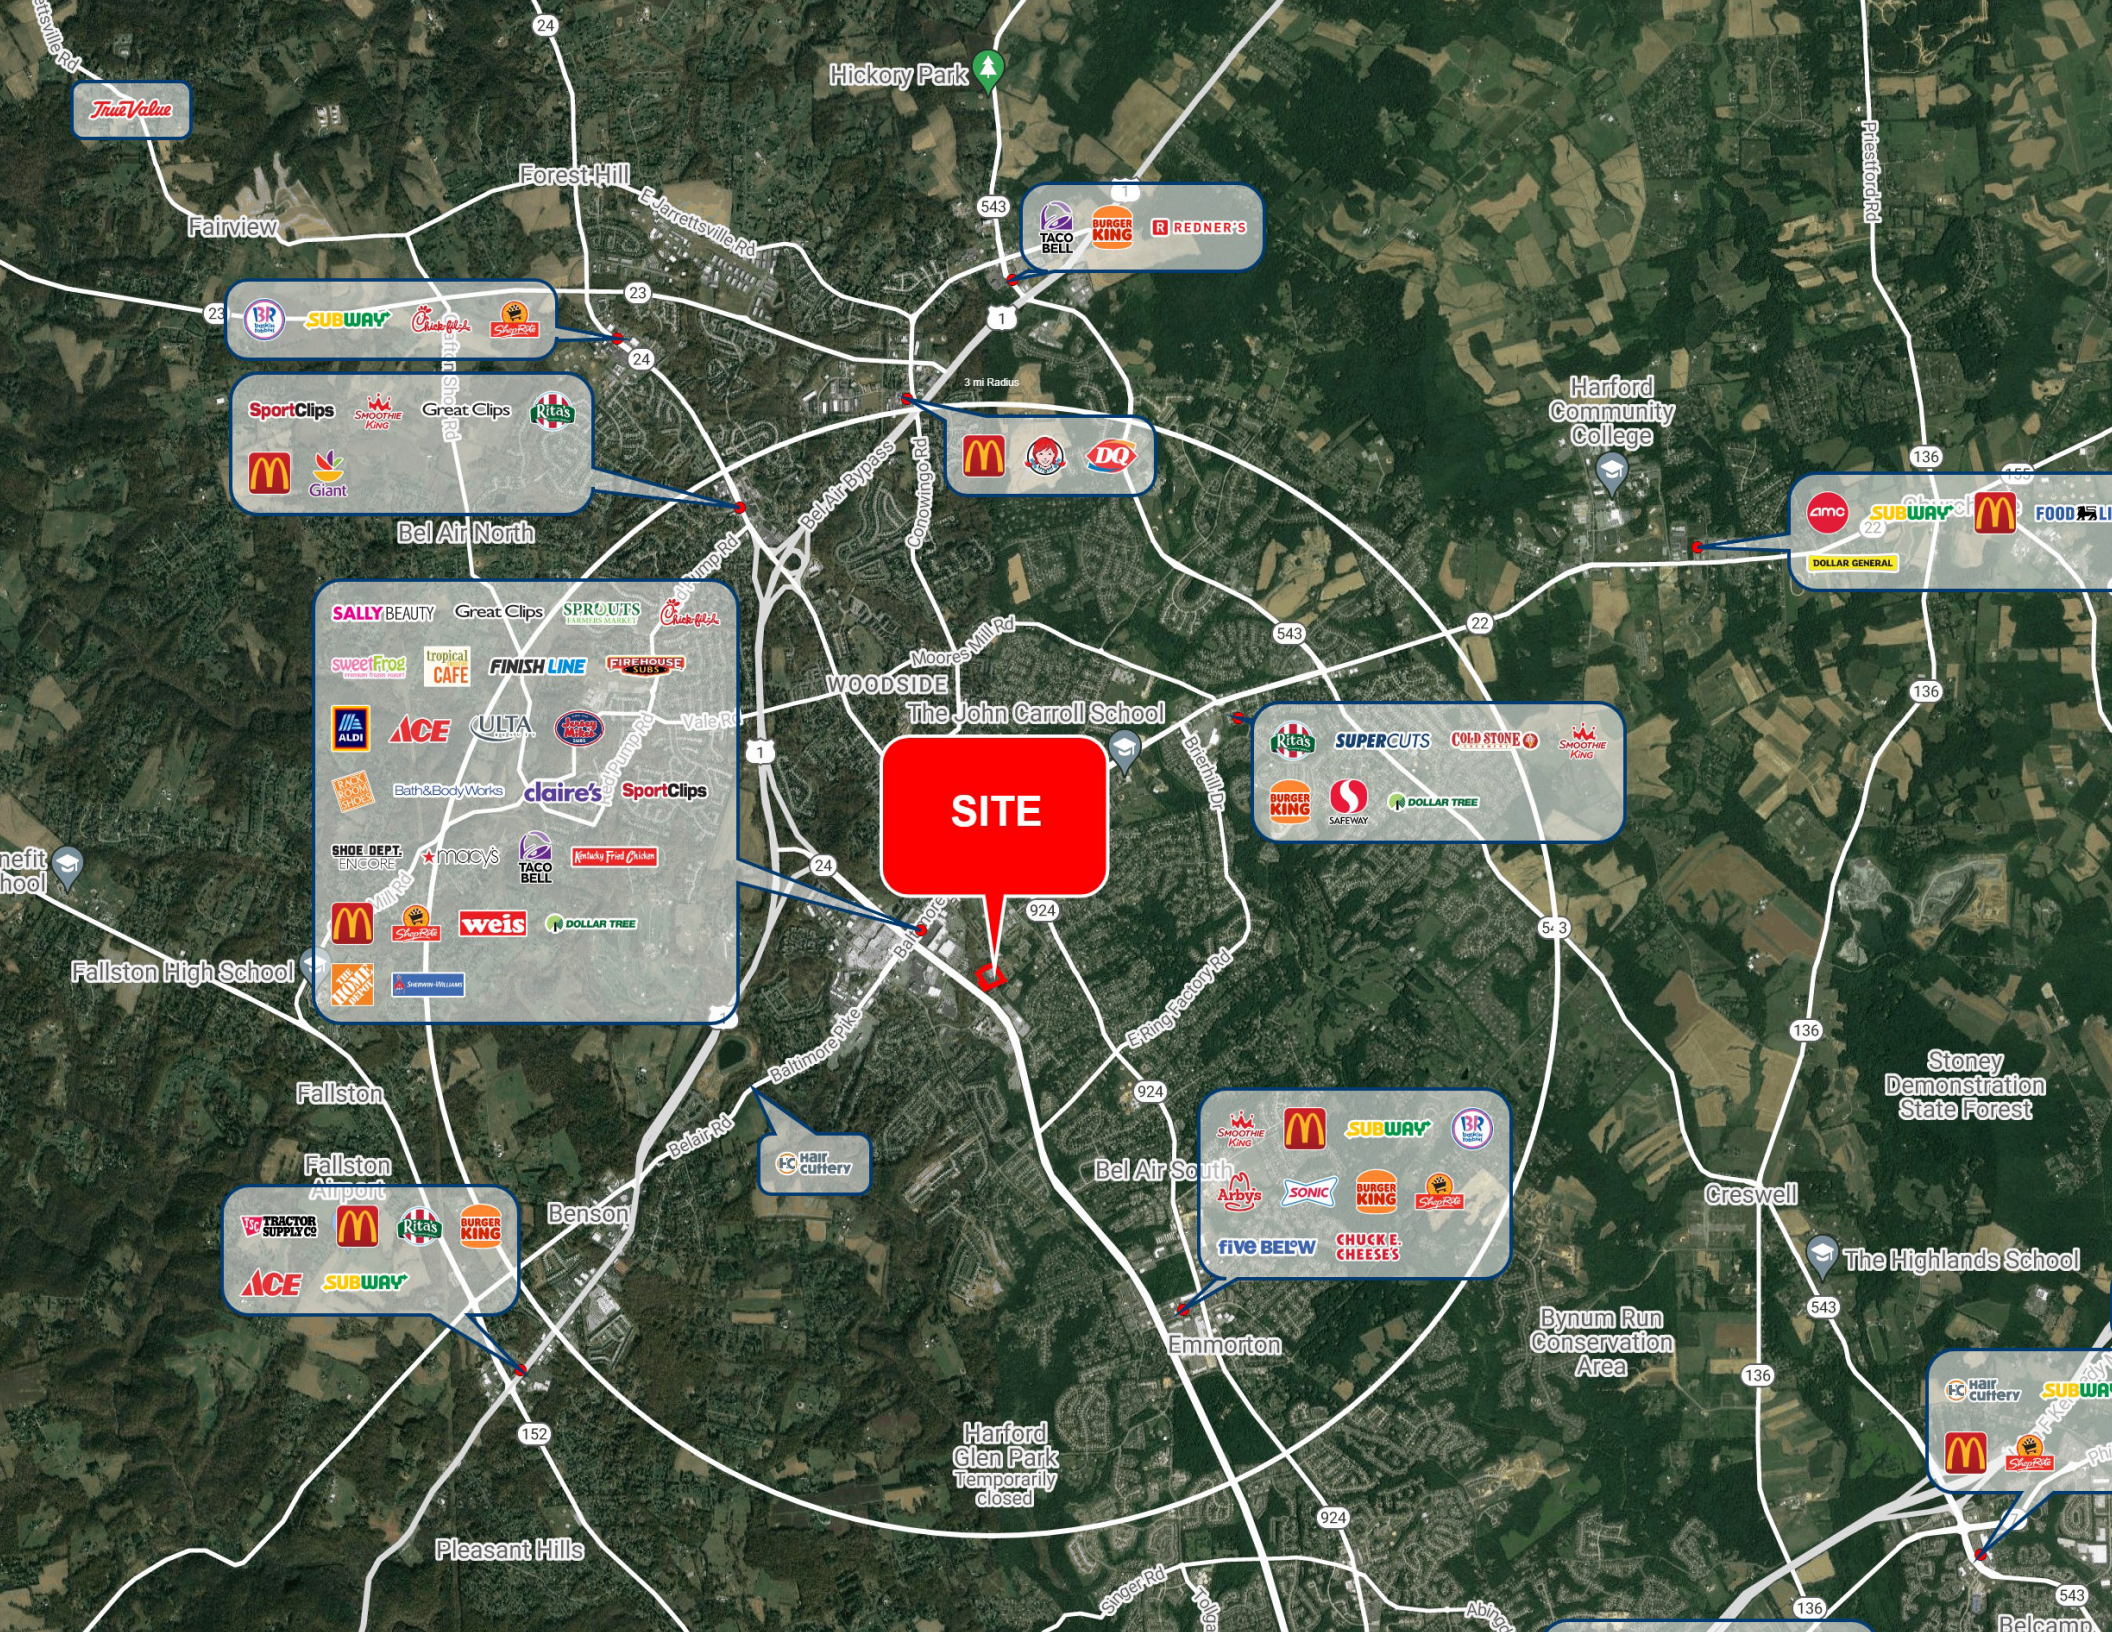

- Rare Anchor Opportunity in unmatched retail market at the high-profile intersection: Veterans Memorial Highway (Route 24) and W. Mac Phail Road!
- Traffic Count: Veterans Memorial Highway (Route 24): 40,131 VPD
- 17' clear to roof deck
- Sign on Monument Available

TARGET

Tollgate Marketplace

Veterans Memorial Hwy: 40,131 VPD

S Atwood Rd: 4,990 VPD

W MacPhail Rd: 5,200 VPD

Pylon Sign

SITE

BR
SUBWAY
Chick-fil-A
Santitas