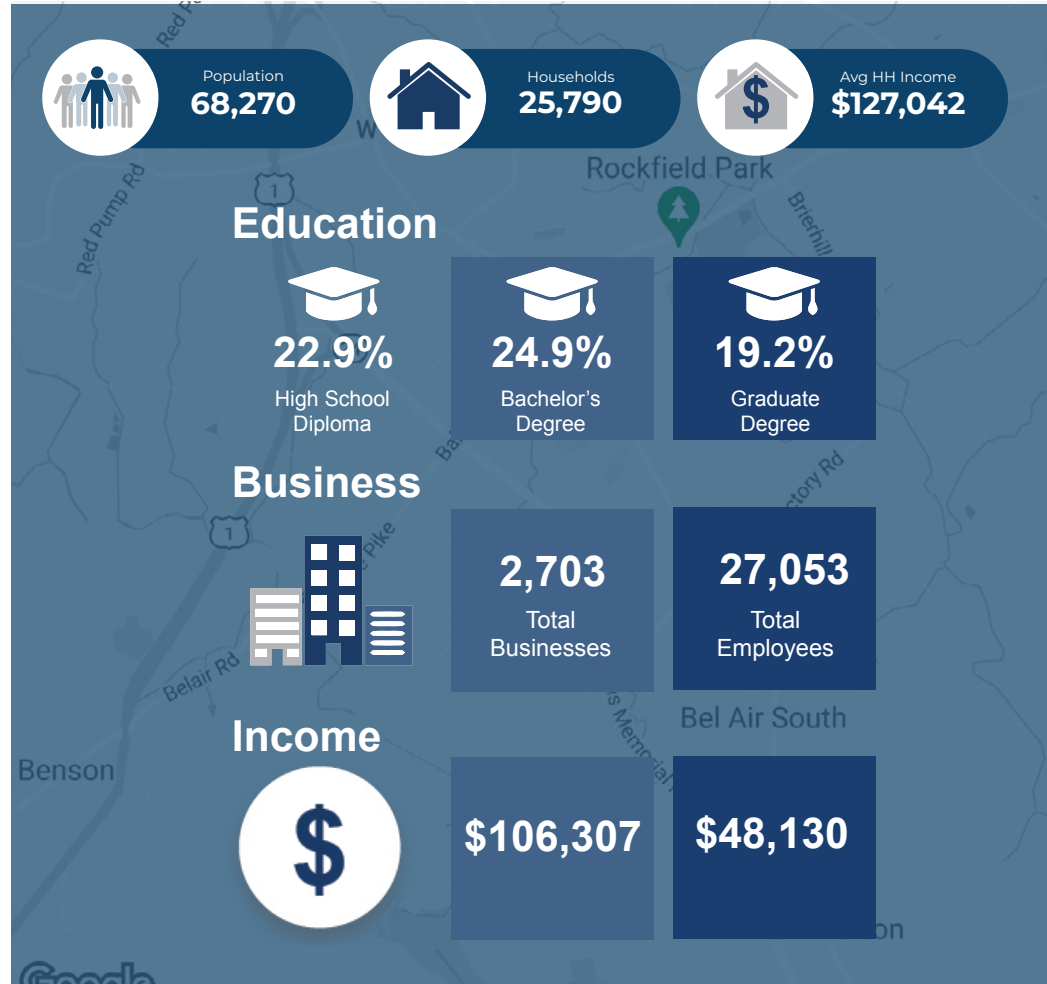

100% Fully Leased!

Highlights

- Rare Anchor Opportunity in unmatched retail market at the high-profile intersection: Veterans Memorial Highway (Route 24) and W. Mac Phail Road!
- Traffic Count: Veterans Memorial Highway (Route 24): 40,131 VPD
- 17' clear to roof deck
- Sign on Monument Available
- Area Retailers:

MAJOR EMPLOYERS

Start within Aberdeen Proving Ground, Harford Community College, University of Maryland Medical System, RiteAid, ShopRite, Kohl's, Frito Lay, and Sephora USA.

EDUCATION

Harford Community College has an enrollment of 10,000 students with a median age of 22 and was selected as one of the Baltimore Sun's top workplaces. In addition, Harford County is home to 11 senior high schools boasting a combined enrollment of more than 12,000 students.

Demographic	1 Mile	3 Miles	5 Miles
Population	9,818	68,270	118,628
Households	3,944	25,790	44,602
Avg HH Income	\$113,841	\$127,042	\$125,473

Traffic Count Maryland Route: 40,131 ADT

Questions? Contact Us.