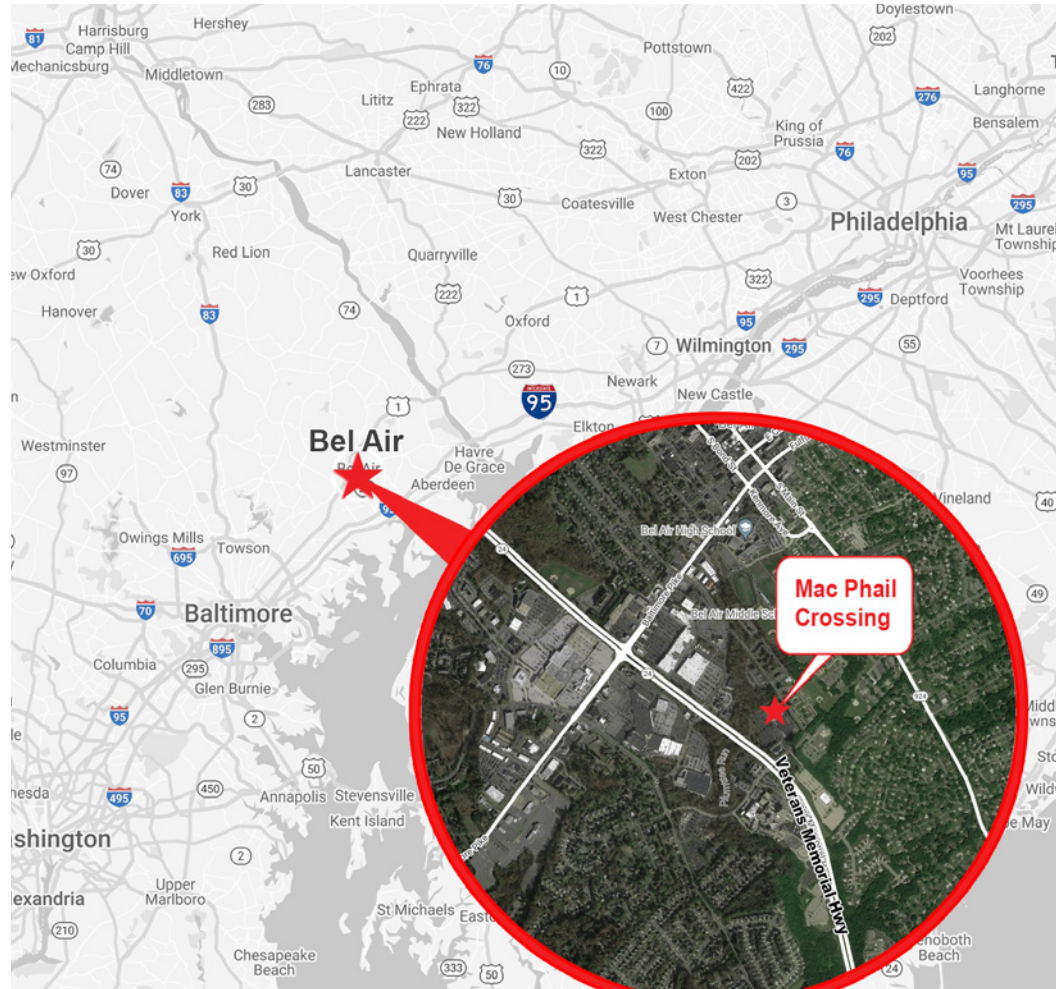

Mac Phail Crossing

540 W MacPhail Road - Bel Air, MD 21014

100% Fully Leased!

**HARBOR
FREIGHT**

UNIVERSITY of MARYLAND
UPPER CHESAPEAKE HEALTH

weis

Patient First

24 VETERANS MEMORIAL HIGHWAY

100% Fully Leased!

Highlights

- Rare Anchor Opportunity in unmatched retail market at the high-profile intersection: Veterans Memorial Highway (Route 24) and W. Mac Phail Road!
- Traffic Count: Veterans Memorial Highway (Route 24): 40,131 VPD
- 17' clear to roof deck
- Sign on Monument Available
- Area Retailers:

MAJOR EMPLOYERS

Start within Aberdeen Proving Ground, Harford Community College, University of Maryland Medical System, RiteAid, ShopRite, Kohl's, Frito Lay, and Sephora USA.

EDUCATION

Harford Community College has an enrollment of 10,000 students with a median age of 22 and was selected as one of the Baltimore Sun's top workplaces. In addition, Harford County is home to 11 senior high schools boasting a combined enrollment of more than 12,000 students.

Demographic	1 Mile	3 Miles	5 Miles
Population	9,818	68,270	118,628
Households	3,944	25,790	44,602
Avg HH Income	\$113,841	\$127,042	\$125,473

Traffic Count Maryland Route: 40,131 ADT

Questions? Contact Us.