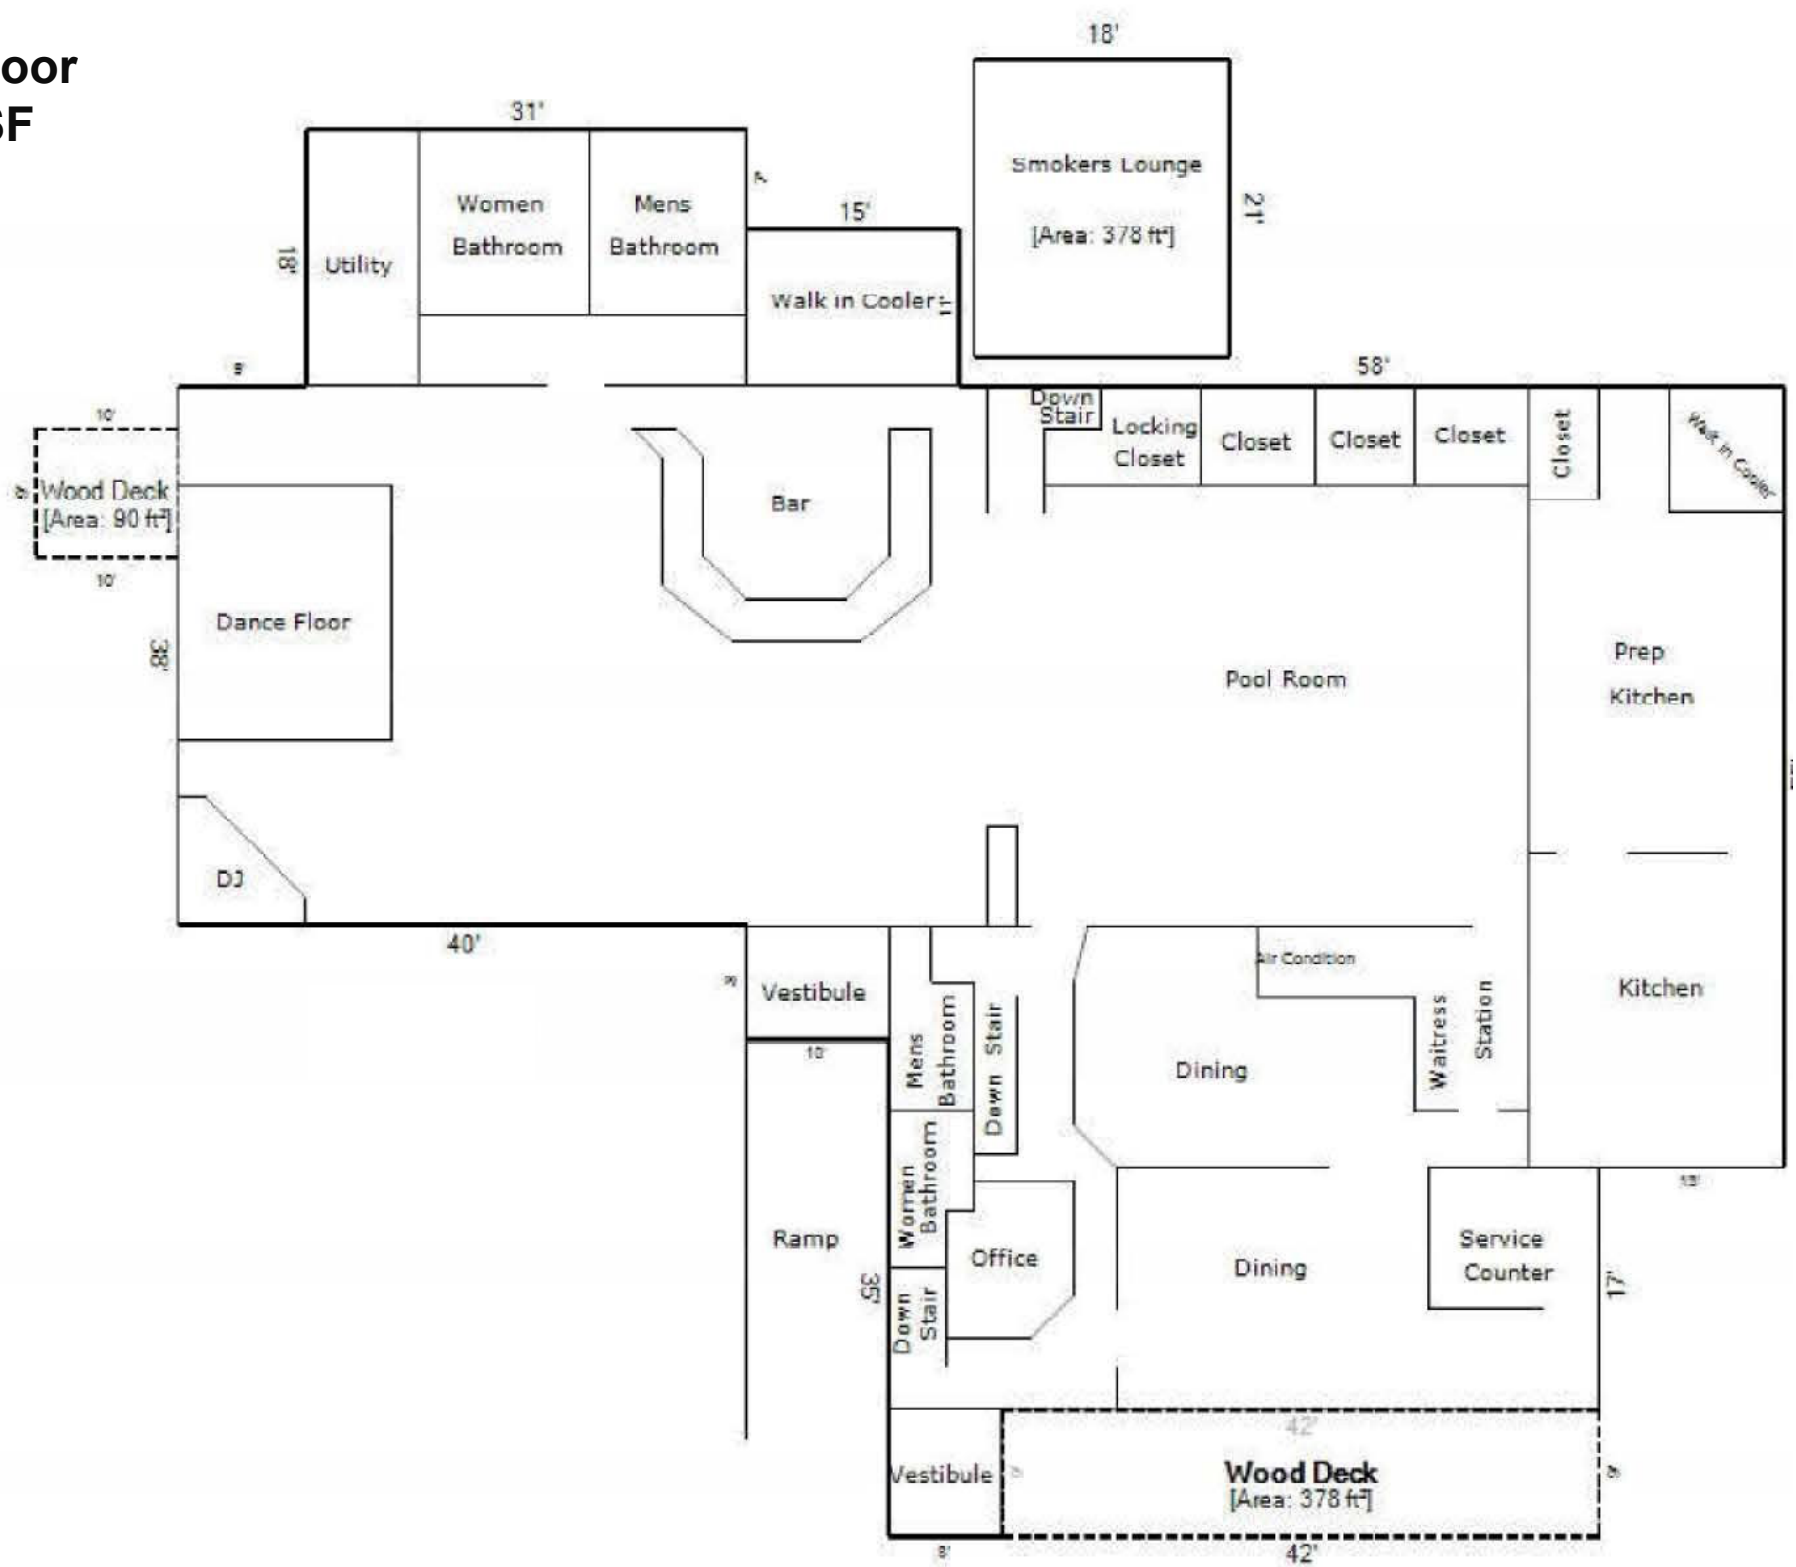

📱 (717) 542-2428

✉️ fmessina@jcbarprop.com

First Floor

7,090 SF

Basement
3,390 SF

3-Mile Radius

DOLLAR GENERAL SUNICO SUBWAY SHEETZ

metro by FreshMarket SUNICO Planet Fitness SUBWAY weis DOLLAR GENERAL FAMILY DOLLAR Domino's