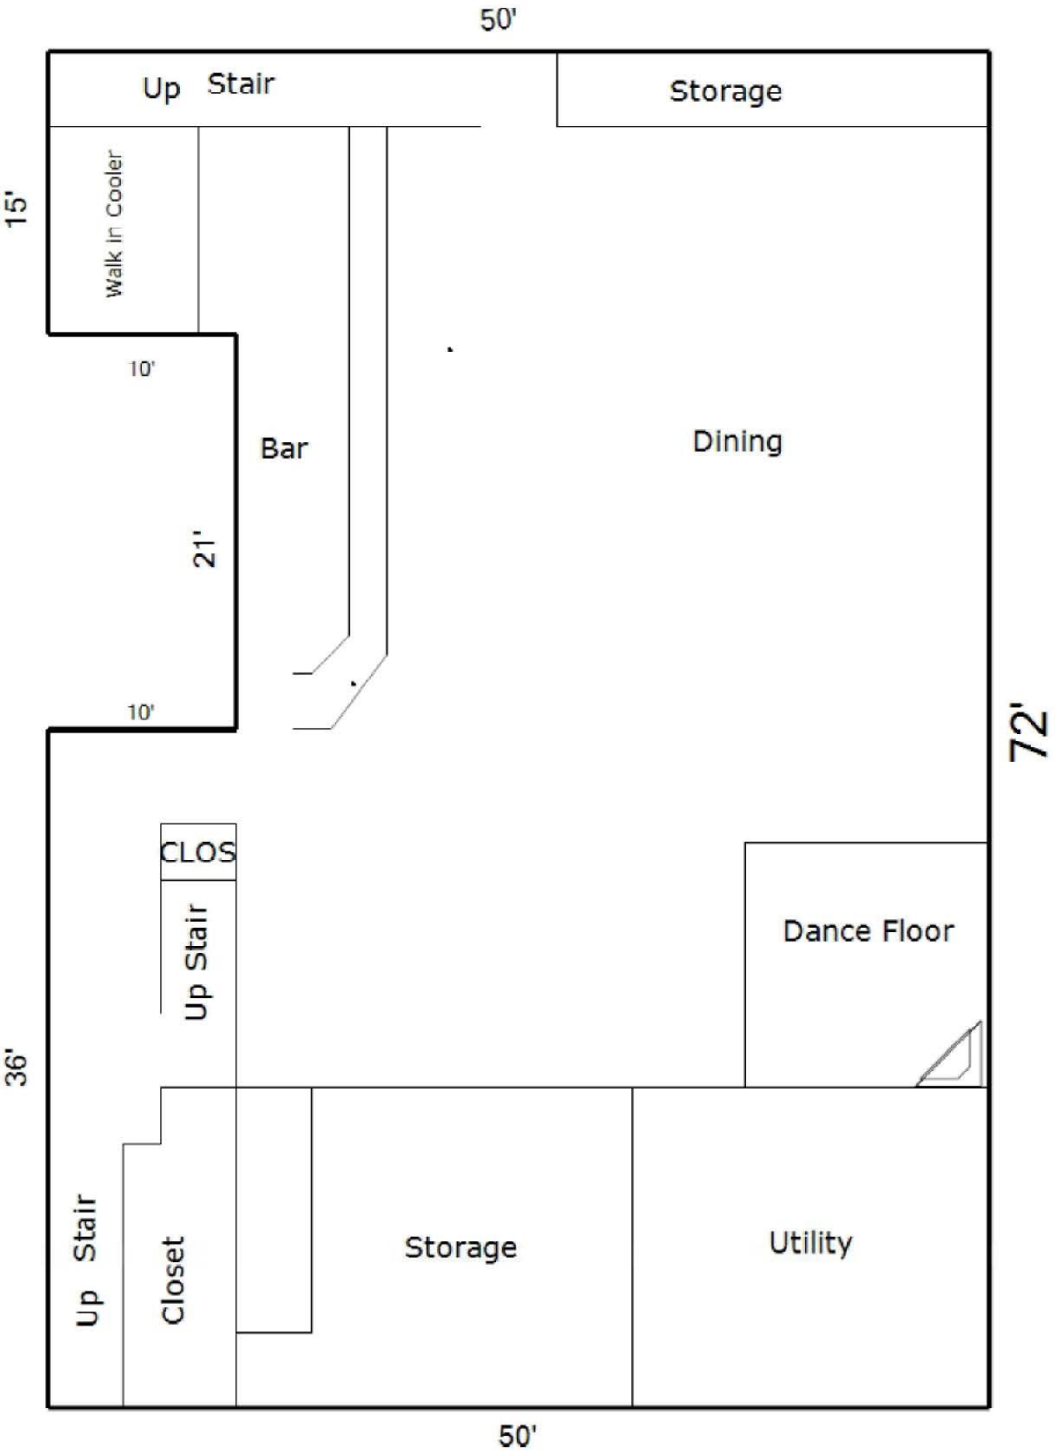

📱 (717) 542-2428

✉️ fmessina@jcbarprop.com

First Floor

7,090 SF

Basement
3,390 SF

3-Mile Radius

DOLLAR GENERAL SUNICO SUBWAY SHEETZ

metro by FreshMarket SUNICO Planet Fitness SUBWAY weis DOLLAR GENERAL FAMILY DOLLAR Domino's