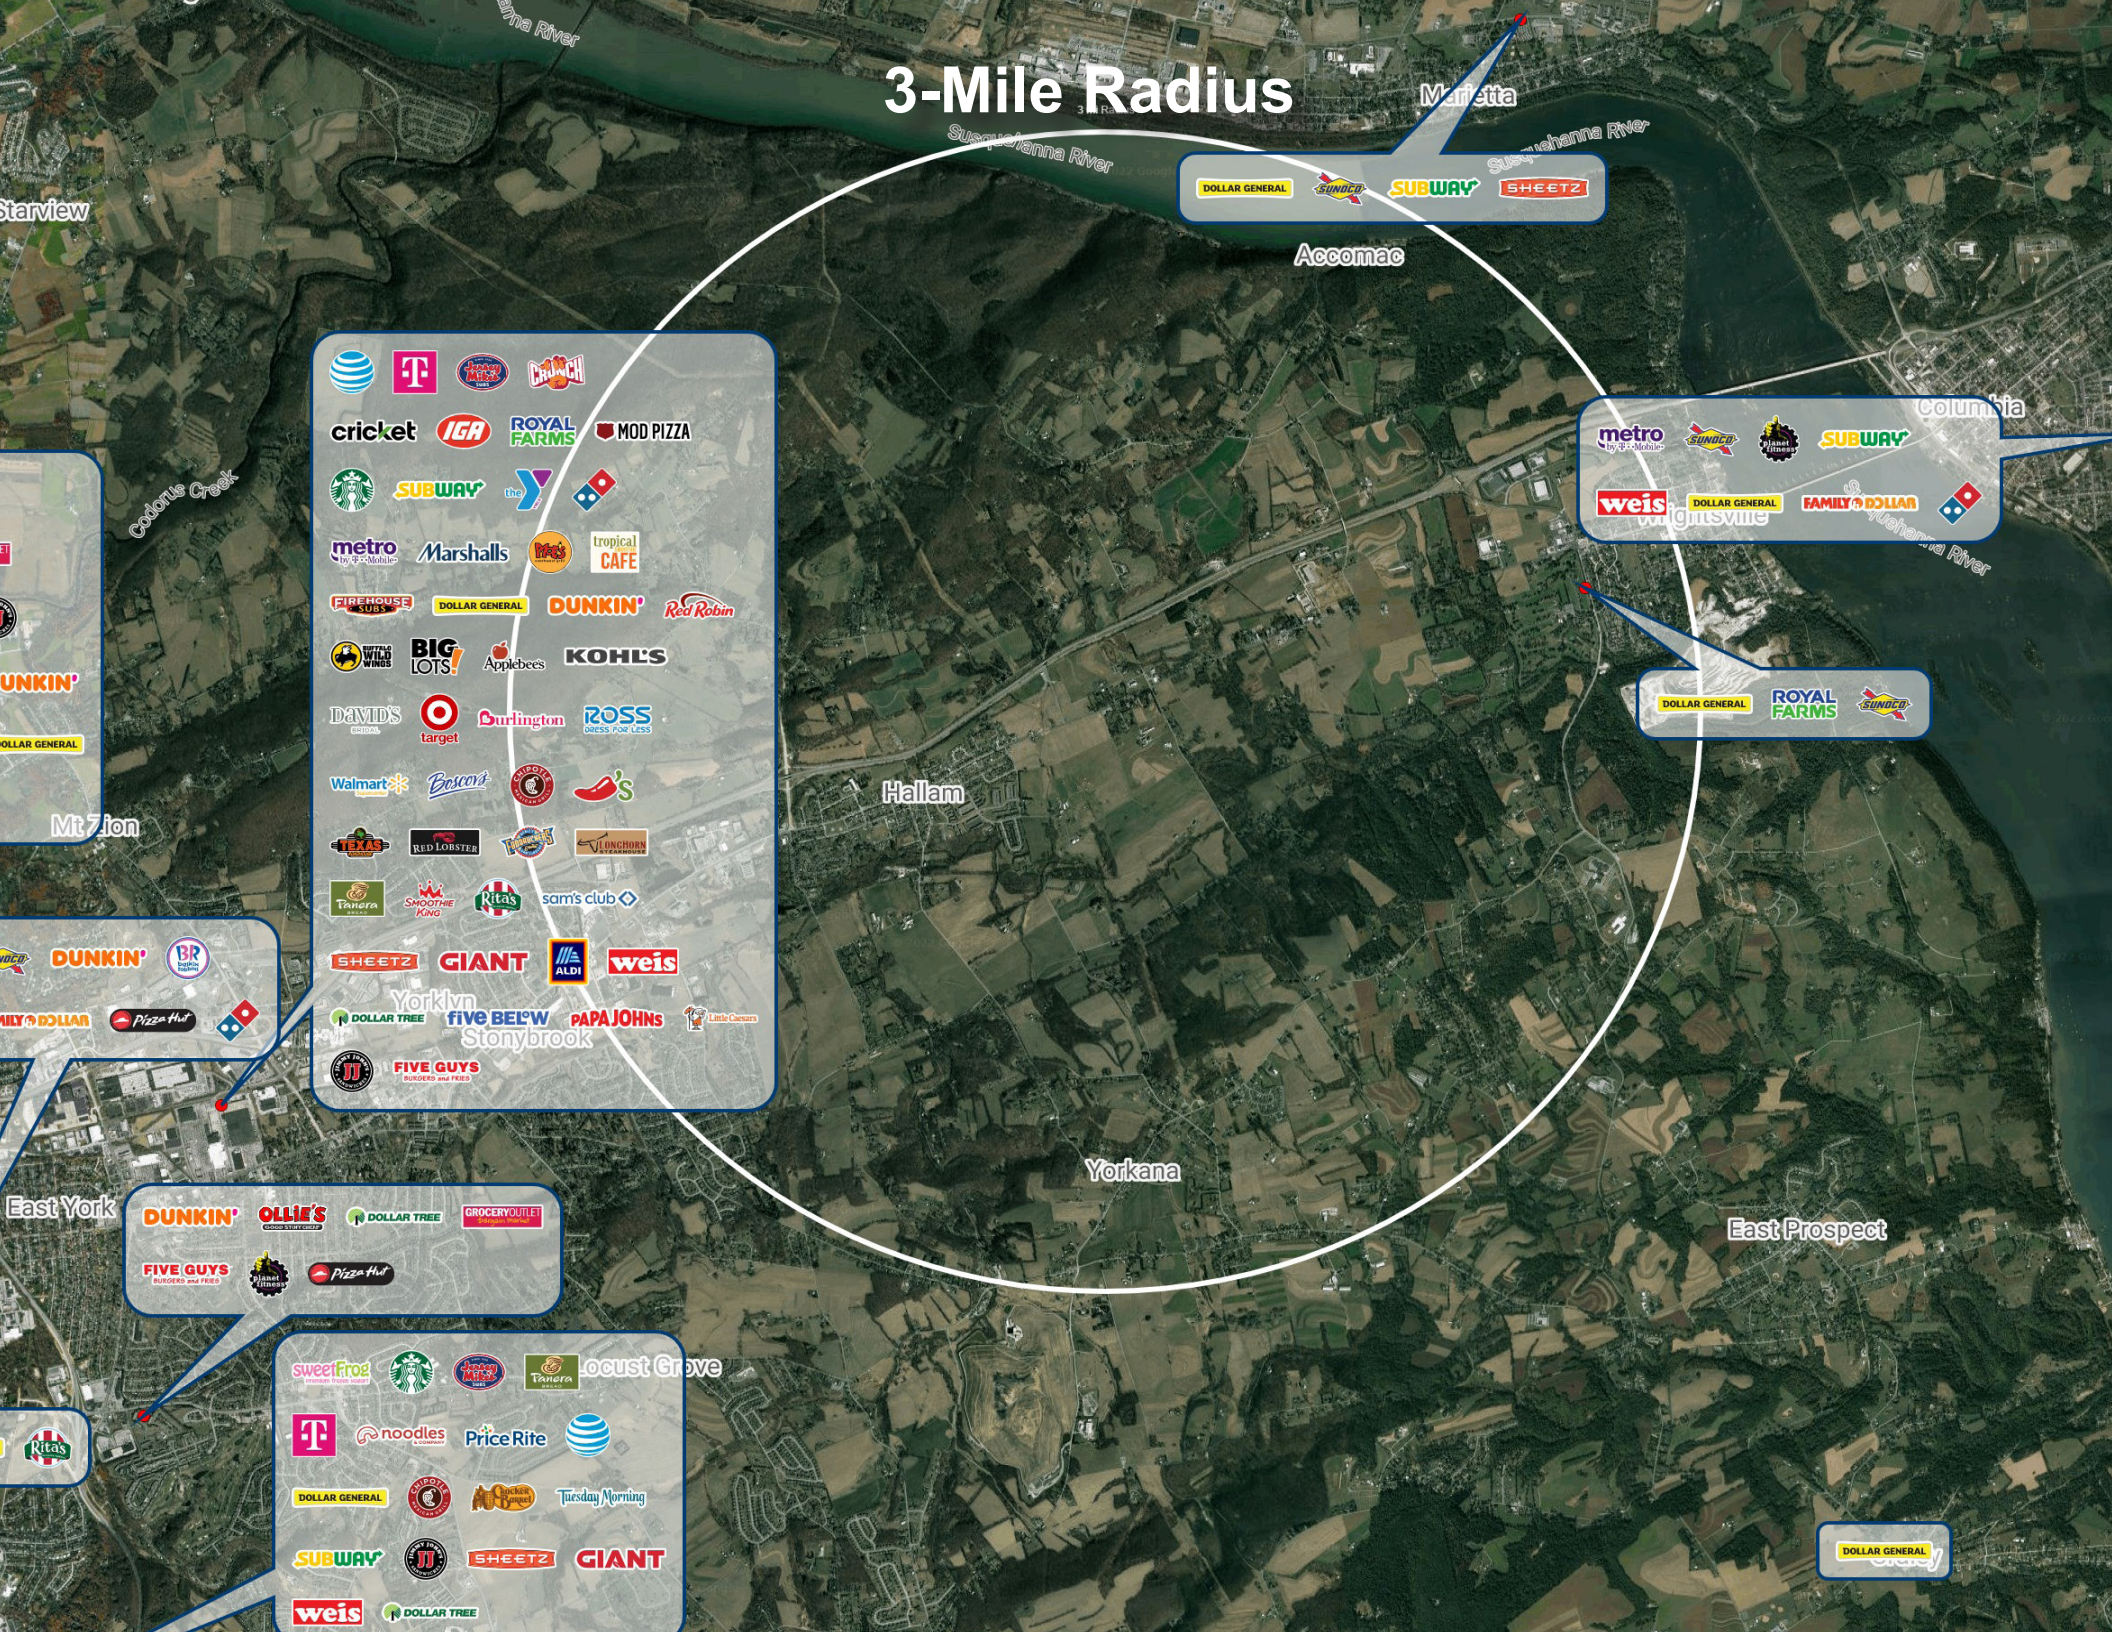

📱 (717) 542-2428

✉️ fmessina@jcbarprop.com

First Floor

7,090 SF

Basement
3,390 SF

3-Mile Radius

DOLLAR GENERAL SUNICO SUBWAY SHEETZ

metro by FreshMarket SUNICO Planet Fitness SUBWAY weis DOLLAR GENERAL FAMILY DOLLAR Domino's

DOLLAR GENERAL ROYAL FARMS SUNICO

AT&T T-Mobile CRUNCH
cricket IGA ROYAL FARMS MOD PIZZA
Starbucks SUBWAY the Y Domino's
metro by FreshMarket Marshalls Firehouse Subs DOLLAR GENERAL DUNKIN' Red Robin
BIG LOTS! Applebees KOHL'S
DAVID'S DRUMMA target Burlington ROSS DRESS FOR LESS
Walmart Boscov's PAPAJOHNS PAPAJOHNS
TEXAS ROADHOUSE RED LOBSTER LONGHORN RESTAURANT
Panera SMOOTHIE KING Ritas sam's club
SHEETZ GIANT ALDI weis
YOKLYN FIVE BEL'W PAPAJOHNS Little Caesars
FIVE GUYS BURGER AND FRIES

DUNKIN' OLLIE'S DOLLAR TREE GROCERY OUTLET
FIVE GUYS BURGER AND FRIES Planet Fitness Pizza Hut

SweetFrog Starbucks Panera Price Rite noodles
DOLLAR GENERAL CASHWORTHY Tuesday Morning
SUBWAY FIVE GUYS BURGER AND FRIES SHEETZ GIANT
weis DOLLAR TREE