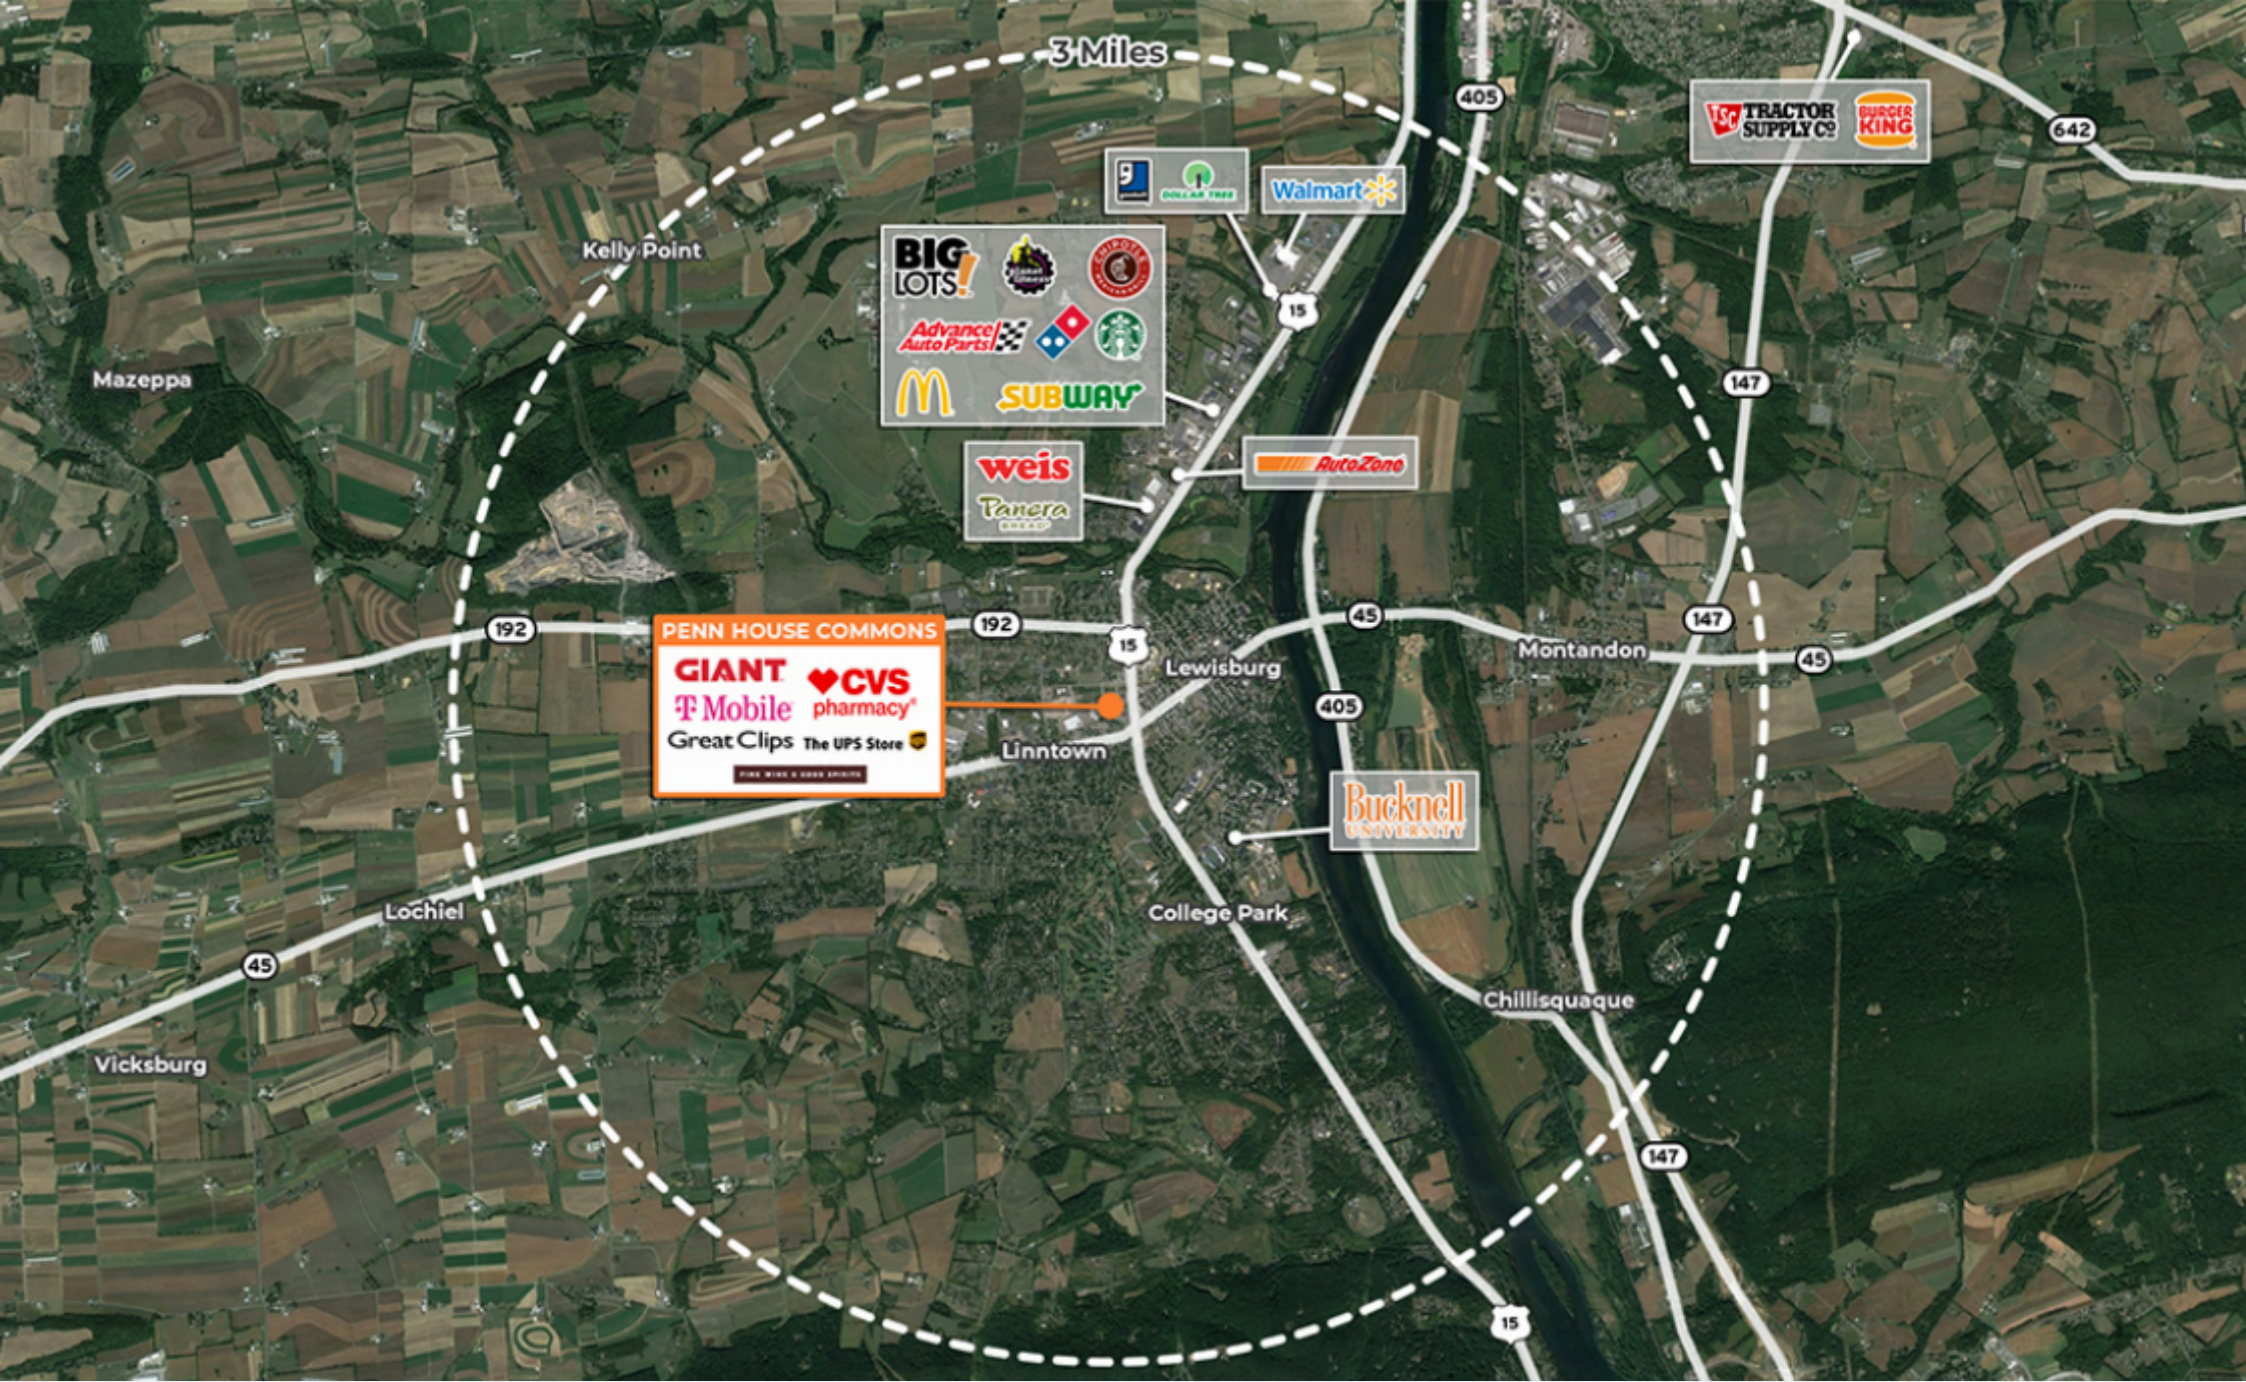

325 N 10th Street
Lewisburg, PA 17837

224 St. Charles Way, Suite 290 York, PA 17402
jcbarprop.com | P: 717-761-7801