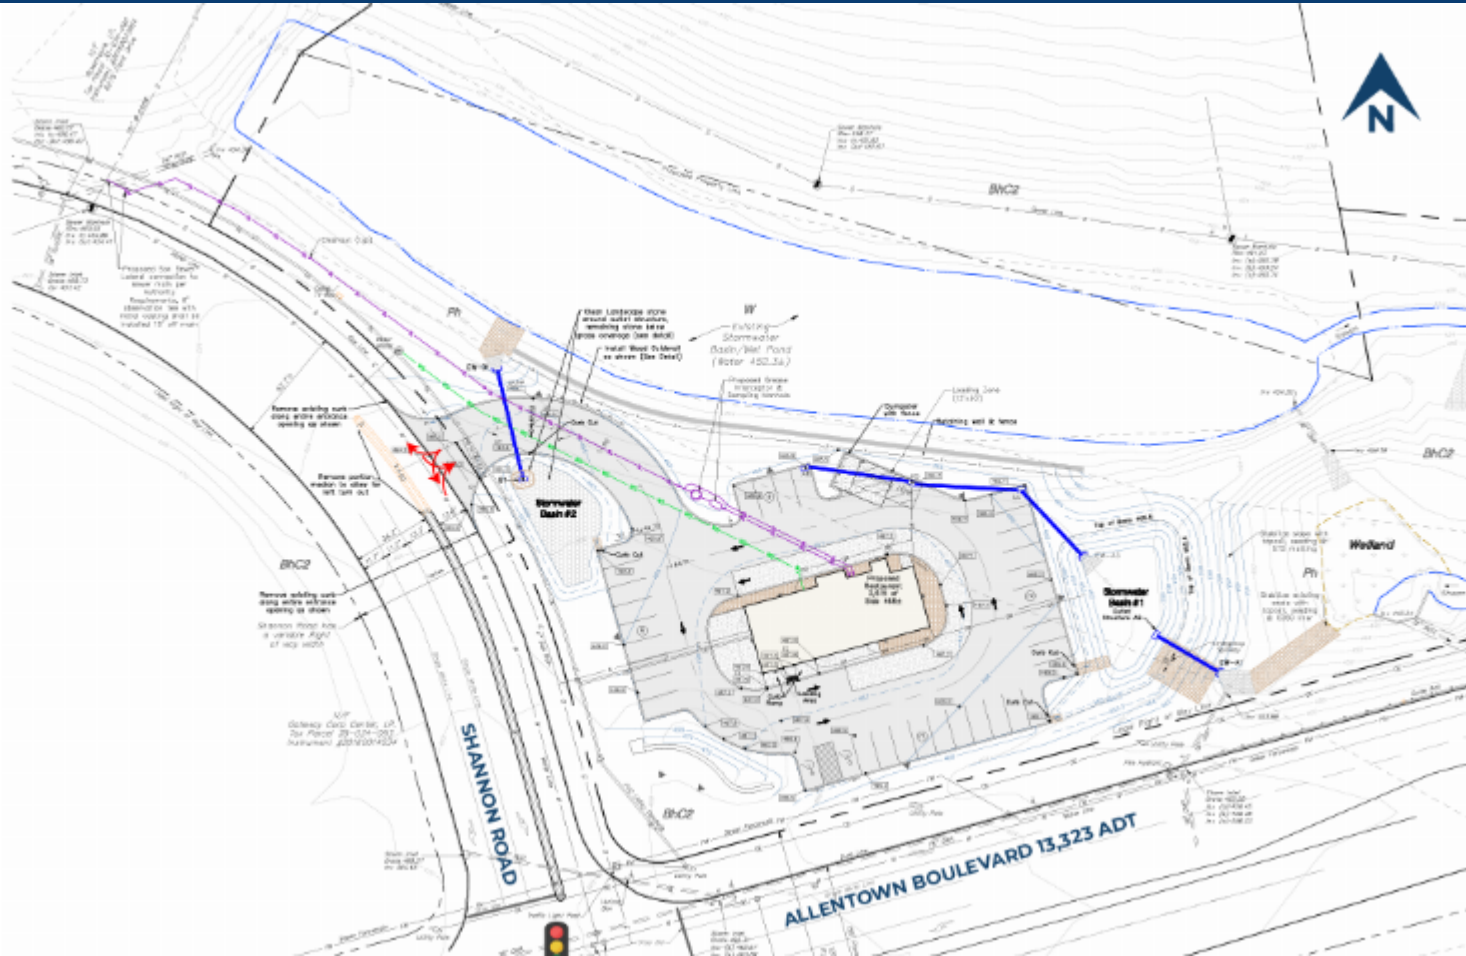

75 Shannon Drive

Harrisburg, PA 17112

Pad Site: 1.00 AC

Spaces

- Pad Site Space (Space 1)
  1.00 AC

224 St. Charles Way, Suite 290 York, PA 17402
jcbarprop.com | P: 717-761-7801

Questions? Get in touch.

Greg Jones

P: (610) 234-6491 | M: (484) 948-5217
gjones@jcbarprop.com

Melissa Lippe

P: 610-206-3319 | M: 215-264-6964
mlippe@jcbarprop.com