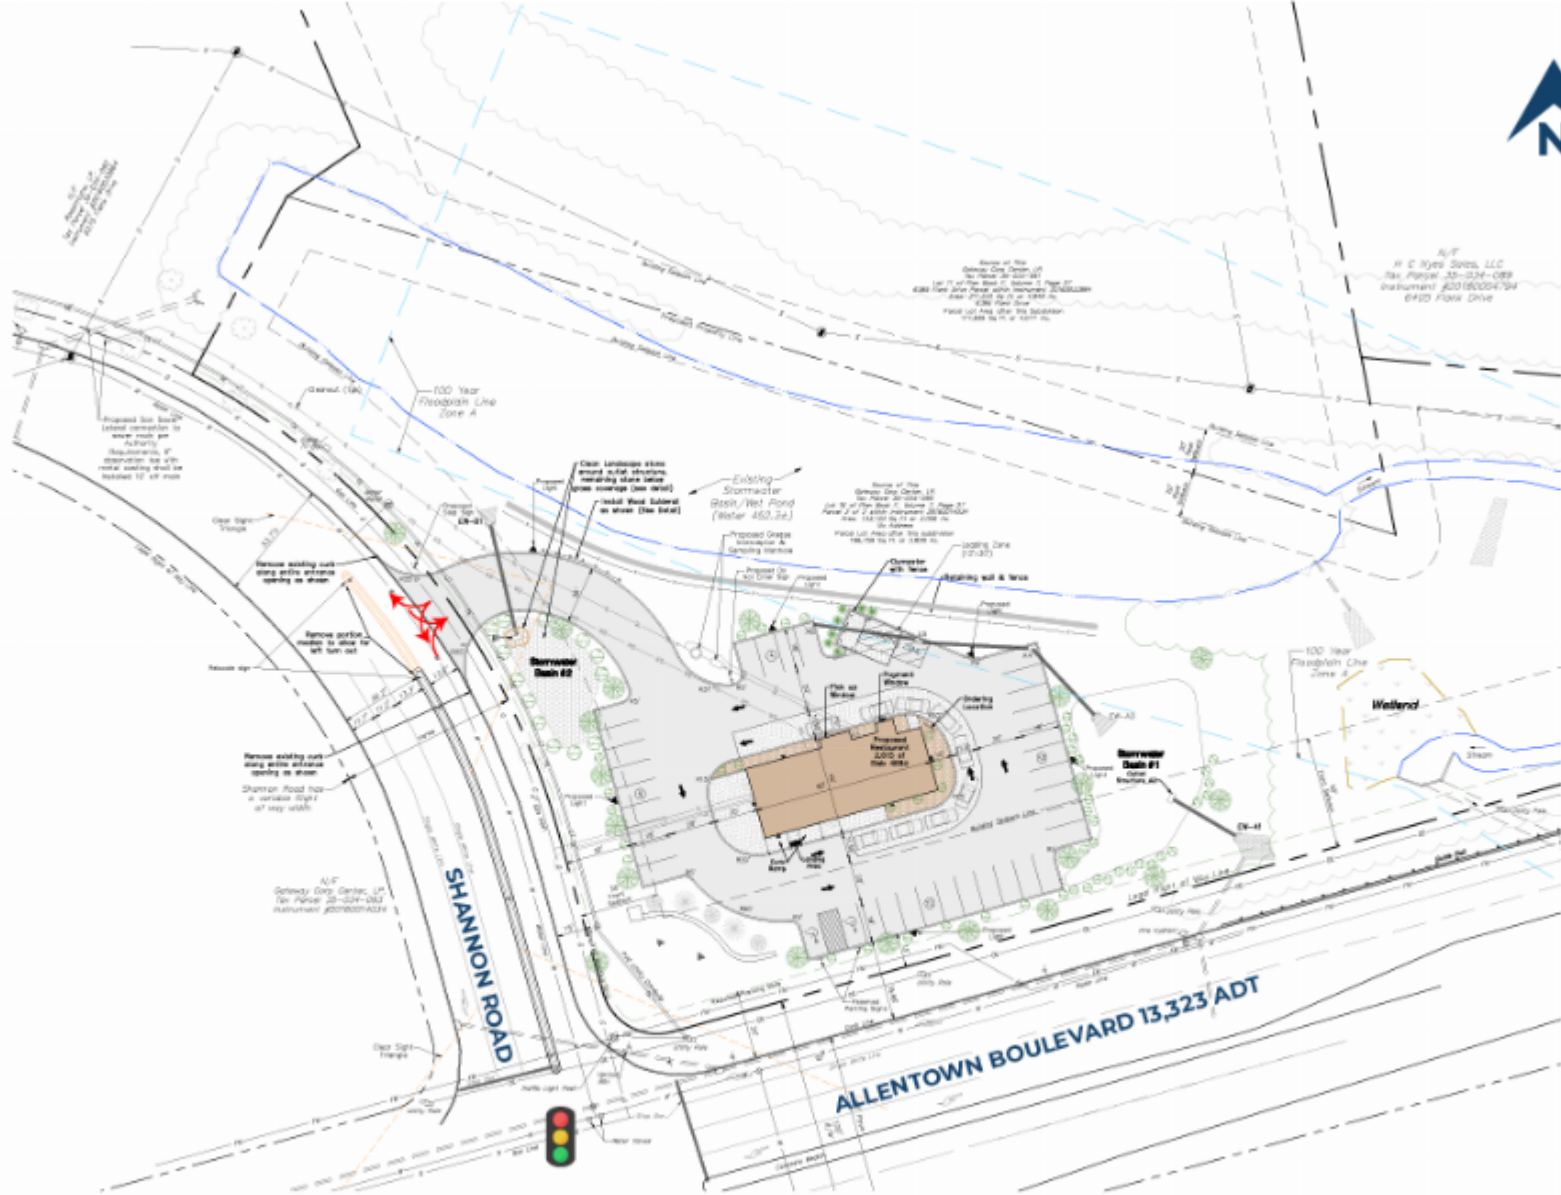

 **75 Shannon Drive**
Harrisburg, PA 17112

224 St. Charles Way, Suite 290 York, PA 17402
jcbarprop.com | P: 717-761-7801

Gateway CORPORATE CENTER
 PaTTAN | MedFlareConnect | PARENT TO PARENT
 Prestige | Phillips | T&M | NATIONAL SEATING & MOBILITY
 Riviana | GUARDIAN TRANSFER | EASTWICK | *Flippers*
 PGADV | CONDUENT | maximus | MYERS STAUFFER
 ELLIOTT & FRANTZ, INC.